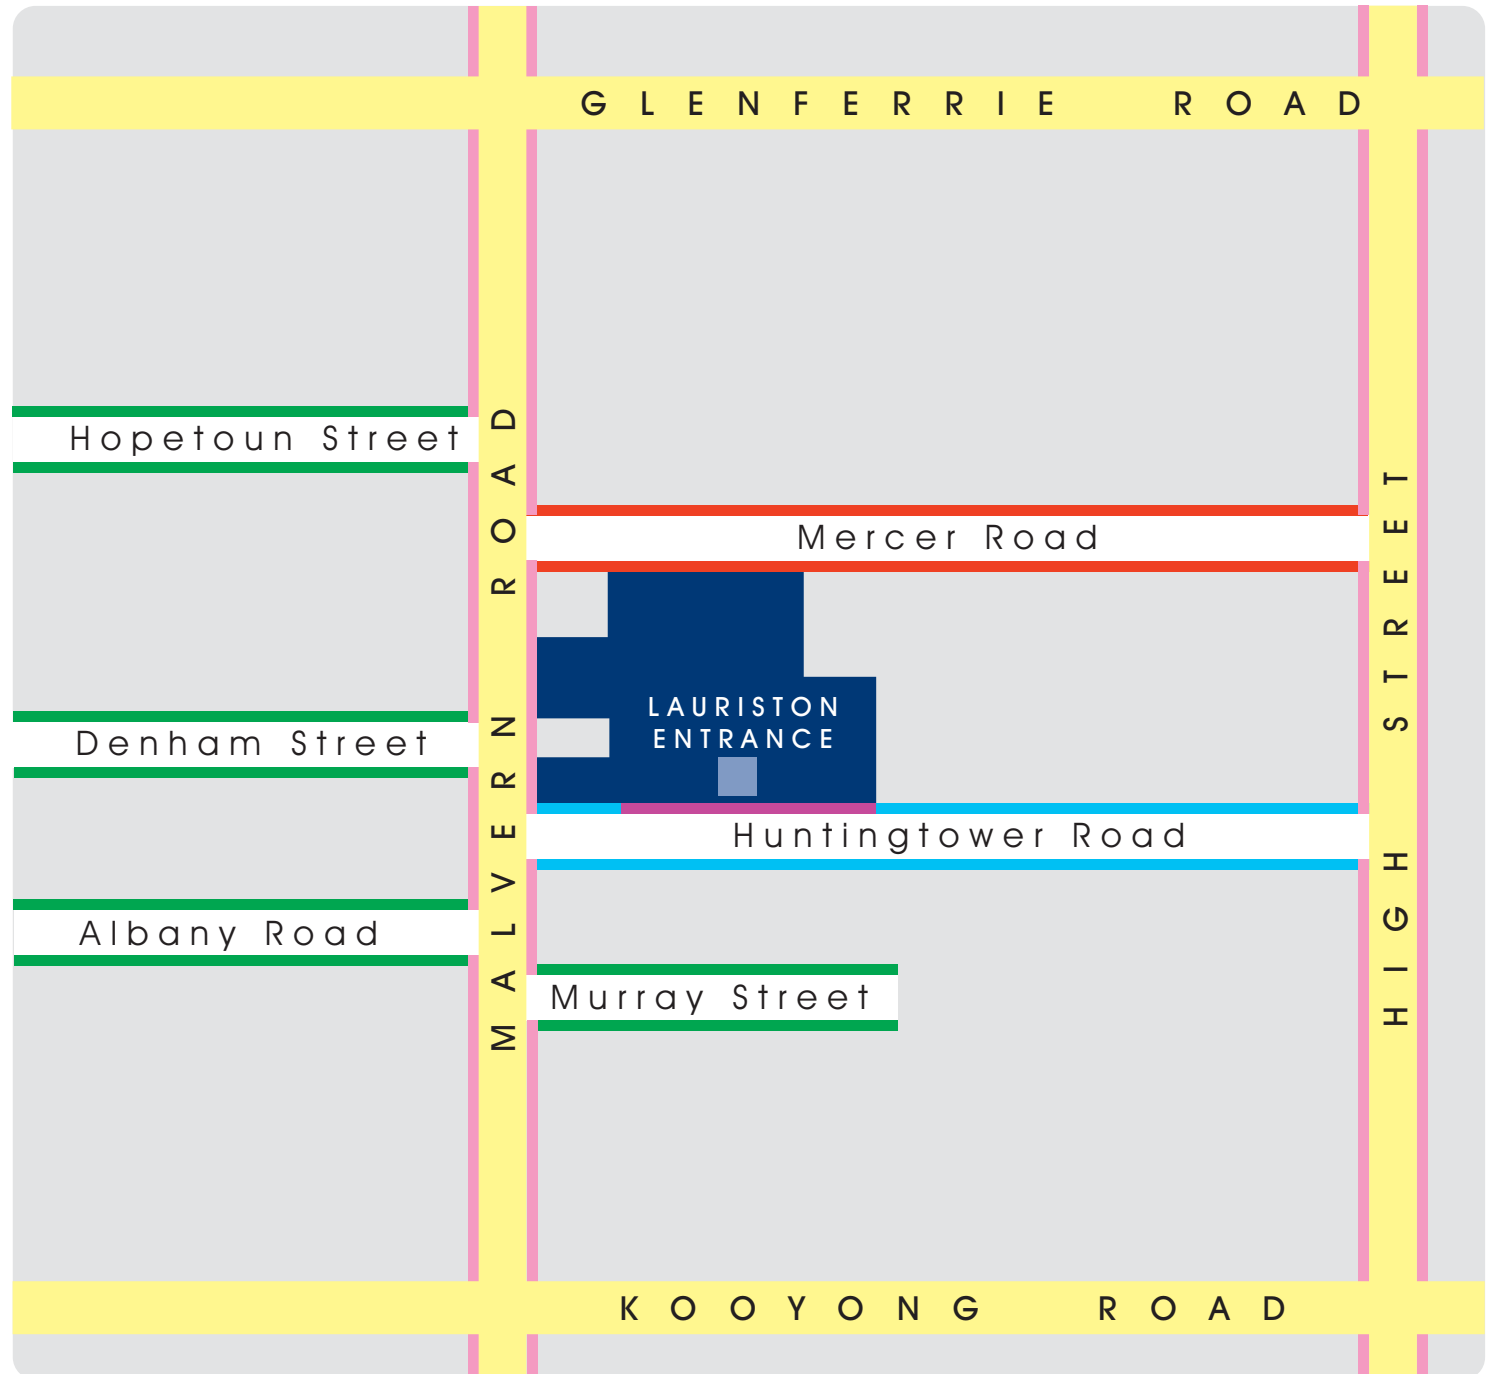

MERCER ROAD

MALVERN ROAD

To Blairholme

HUNTINGTOWER ROAD

Sutherland House

CAR PARK

Michael House

Swimming Pool

Refectory

Health Centre Student Services

Staff Centre

Maintenance

EVACUATION ASSEMBLY AREA

Visual Arts

Administration

Senior School
Irving Hall
Music School

CAR PARK

Parking guide

- All day parking
- 2 hour parking
- 2 minute parking
(8-9am) (3-4pm)
- Variable parking times
(permit, 2 min-2 hour & bus zones)
- Clearway
(7-9am) (4.30-6.30pm)

Lauriston Girls' School
38 Huntingtower Road,
Armadale, Vic 3143